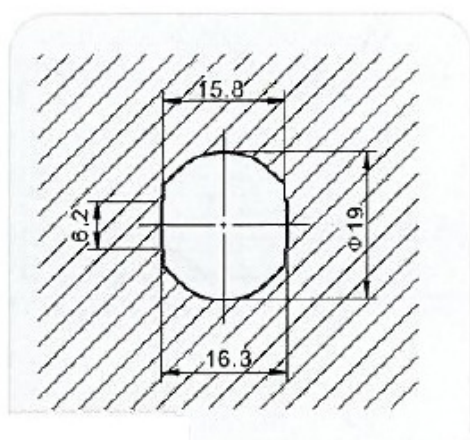

PRODUCT SHEET

Description:

Combi. Cam Lock 90DG, 3-Digits, $\varnothing 19 \times 20 \text{mm}$, CPL, Black Rubber Ring, Straight Cam CE: 37mm, Universal - Left & Right in one, Lock

Item number:

14.08.204-0

Units	Box	Carton	HS Code	Barcode
Pcs.	25	100	8301300000	 5704866438445

SISO A/S

Mileparken 11
DK-2740 Skovlunde
Denmark
VAT: DK 24786013

Phone +45 45 830 900

www.siso.dk
siso@siso.dk

Danske Bank
Nytorv Branch
Copenhagen
SWIFT: DABADKKK

Account no.
4180 3112 112936
IBAN Account
DK7230003112112936